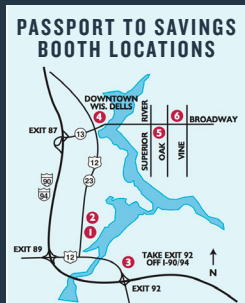

Purchase tickets to:

5+	Attractions	Save 35%
4	Attractions	Save 30%
1-3	Attractions	Save 25%

# Present this coupon at any Passport To Savings or Tommy Bartlett Ticket Booth and **Save Up To 35%** on these great attractions

**Tommy Bartlett Show • Tommy Bartlett Exploratory • Pirate's Cove Adventure Golf • Wizard Quest • Ripley's Believe It or Not!  
Original Wisconsin Ducks® • Upper Dells Boat Tours • Jet Boat Adventures • Circus World • ADare Go Carts • Noah's Ark Waterpark\*  
Knuckleheads Trampoline Park • Tom Foolerys Adventure Park at Kalahari\***

## YEAR-ROUND TICKET BOOTH

1. Tommy Bartlett Exploratory

## SEASONAL TICKET BOOTHS

(Memorial Day Weekend through Labor Day Weekend)

2. Tommy Bartlett Show
3. I-90/94, Exit 92 at Wilderness Resort (Hwy 12 and Hillman Rd.)
4. Pirate's Cove Adventure Golf
5. Superior Street & Broadway in downtown Dells
6. Oak Street & Broadway in downtown Dells